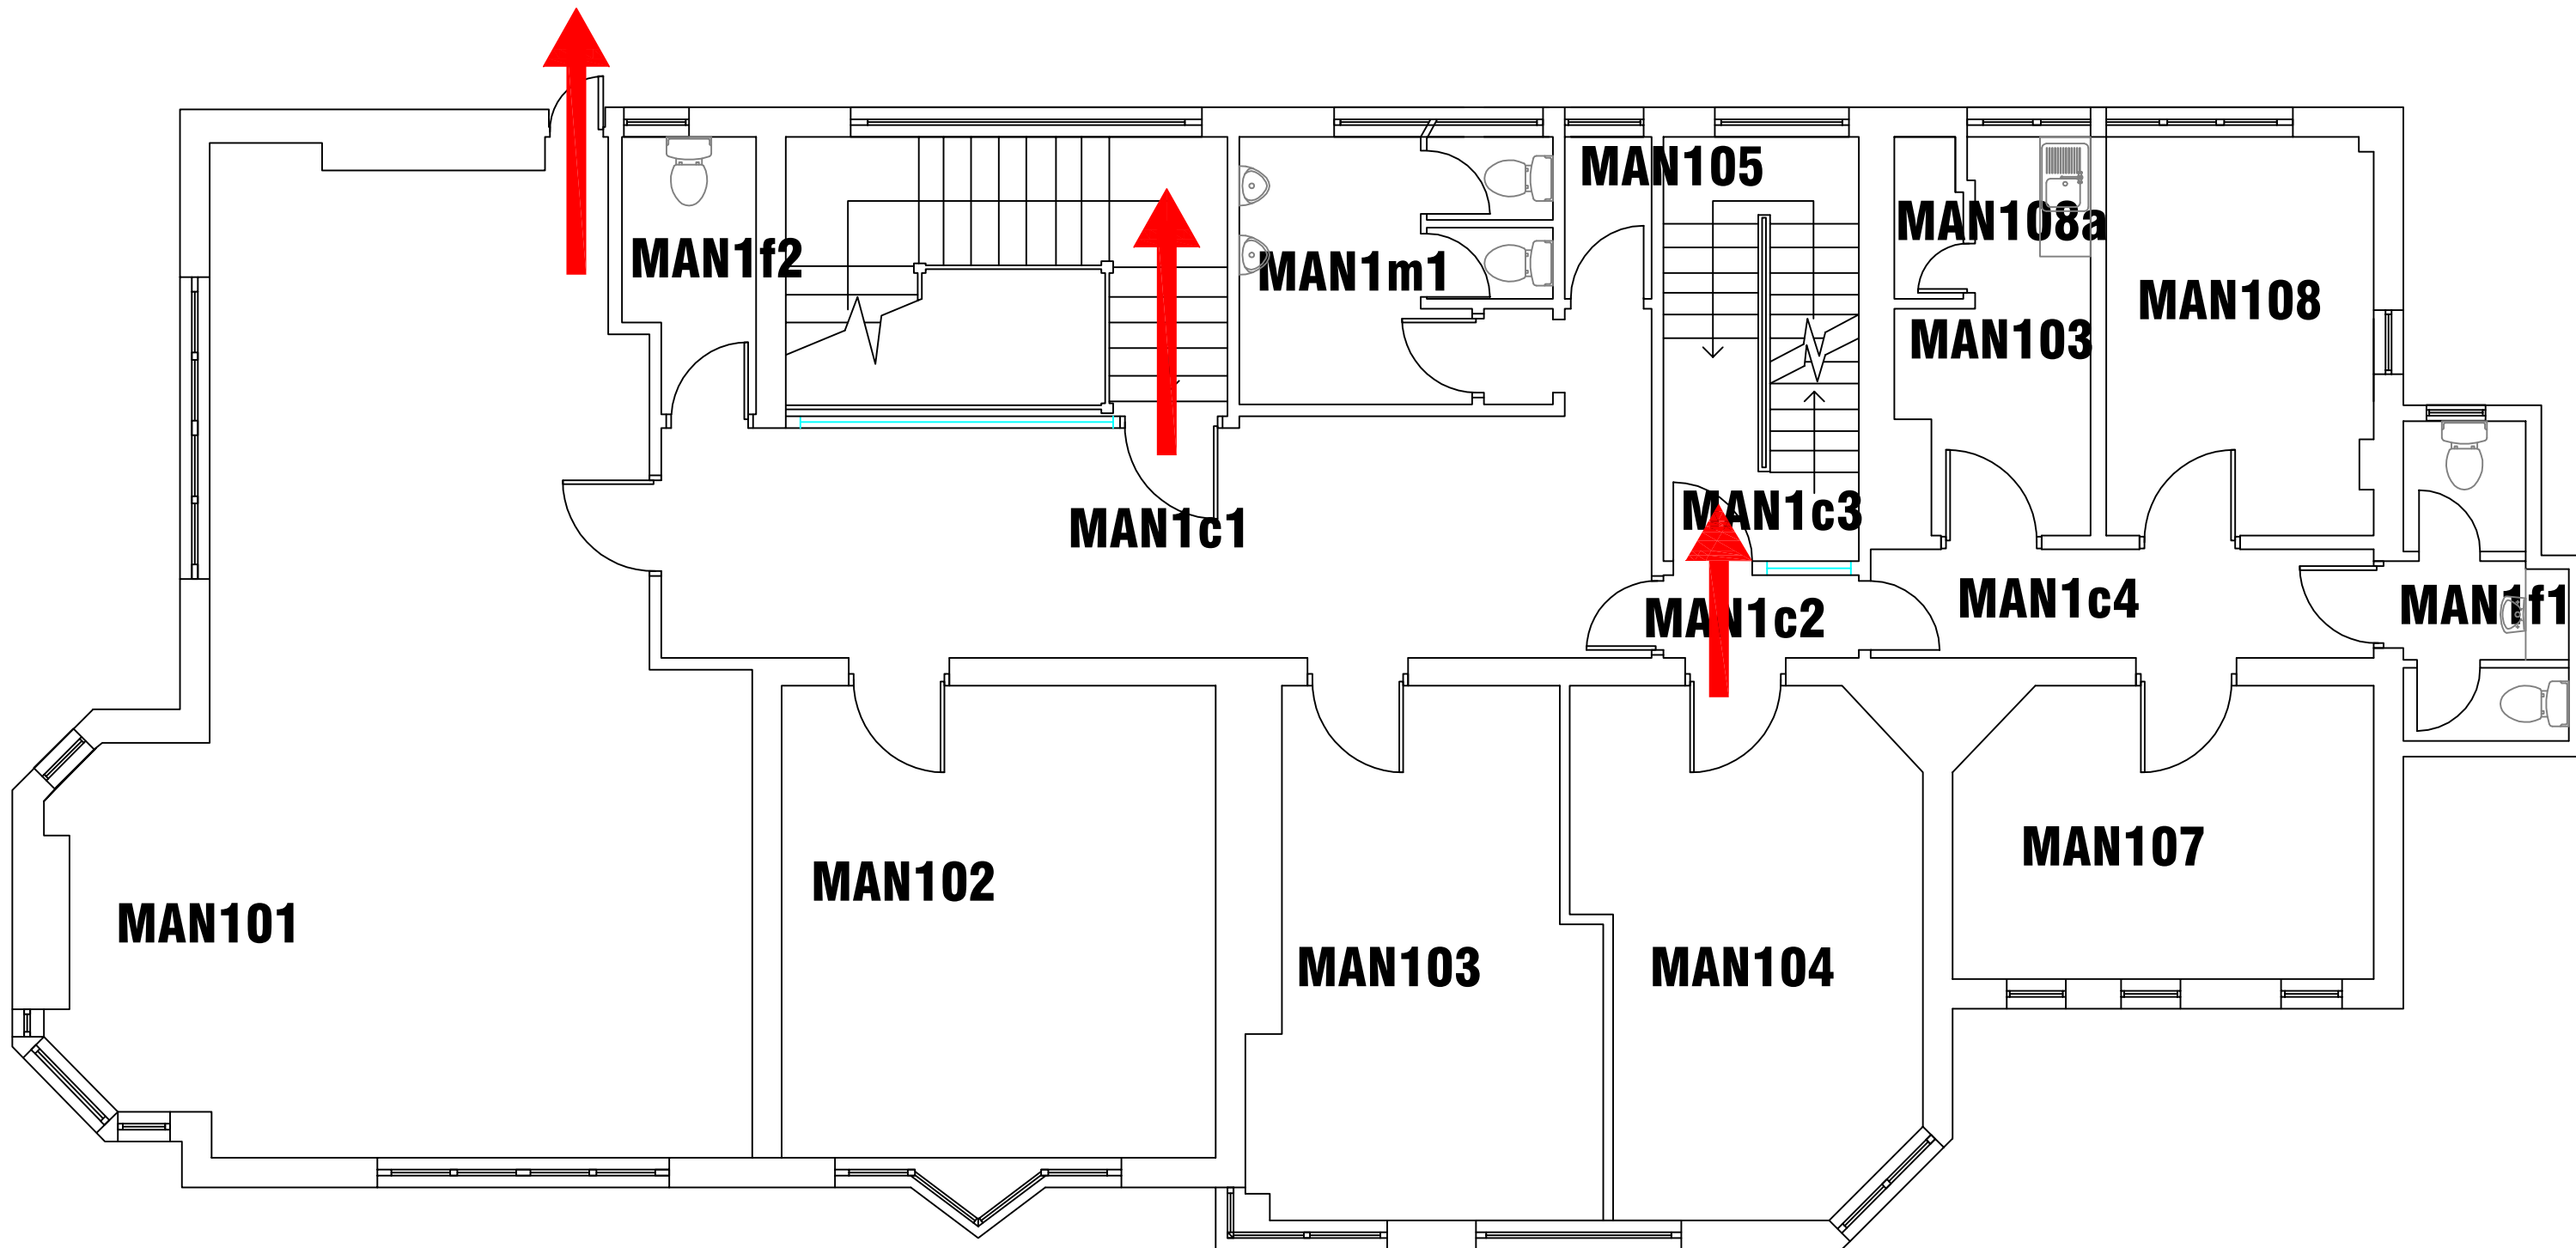

CAMPUS SERVICES
 4 North Street East
 Newcastle Upon Tyne
 NE1 8ST

Campus: COACH LANE
 Building: MANOR HOUSE

Project: GROUND FLOOR
 AS EXISTING

Scale: Date: MAY 2014

NTS Drawn:

Issued:

Job Reference No:

Drawing No: Revision

CAMPUS SERVICES
 4 North Street East
 Newcastle Upon Tyne
 NE1 8ST

Campus: COACH LANE
 Building: MANOR HOUSE
 Project: FIRST FLOOR
 AS EXISTING

Scale: Date: MAY 2014

NTS
 Drawn:
 Issued:

Job Reference No:

Drawing No: Revision

CAMPUS SERVICES
 4 North Street East
 Newcastle Upon Tyne
 NE1 8ST

Campus: COACH LANE
 Building: MANOR HOUSE

Project: SECOND FLOOR
 AS EXISTING

Scale: Date: MAY 2014

NTS Drawn:

Issued:

Job Reference No:

Drawing No:

Revision