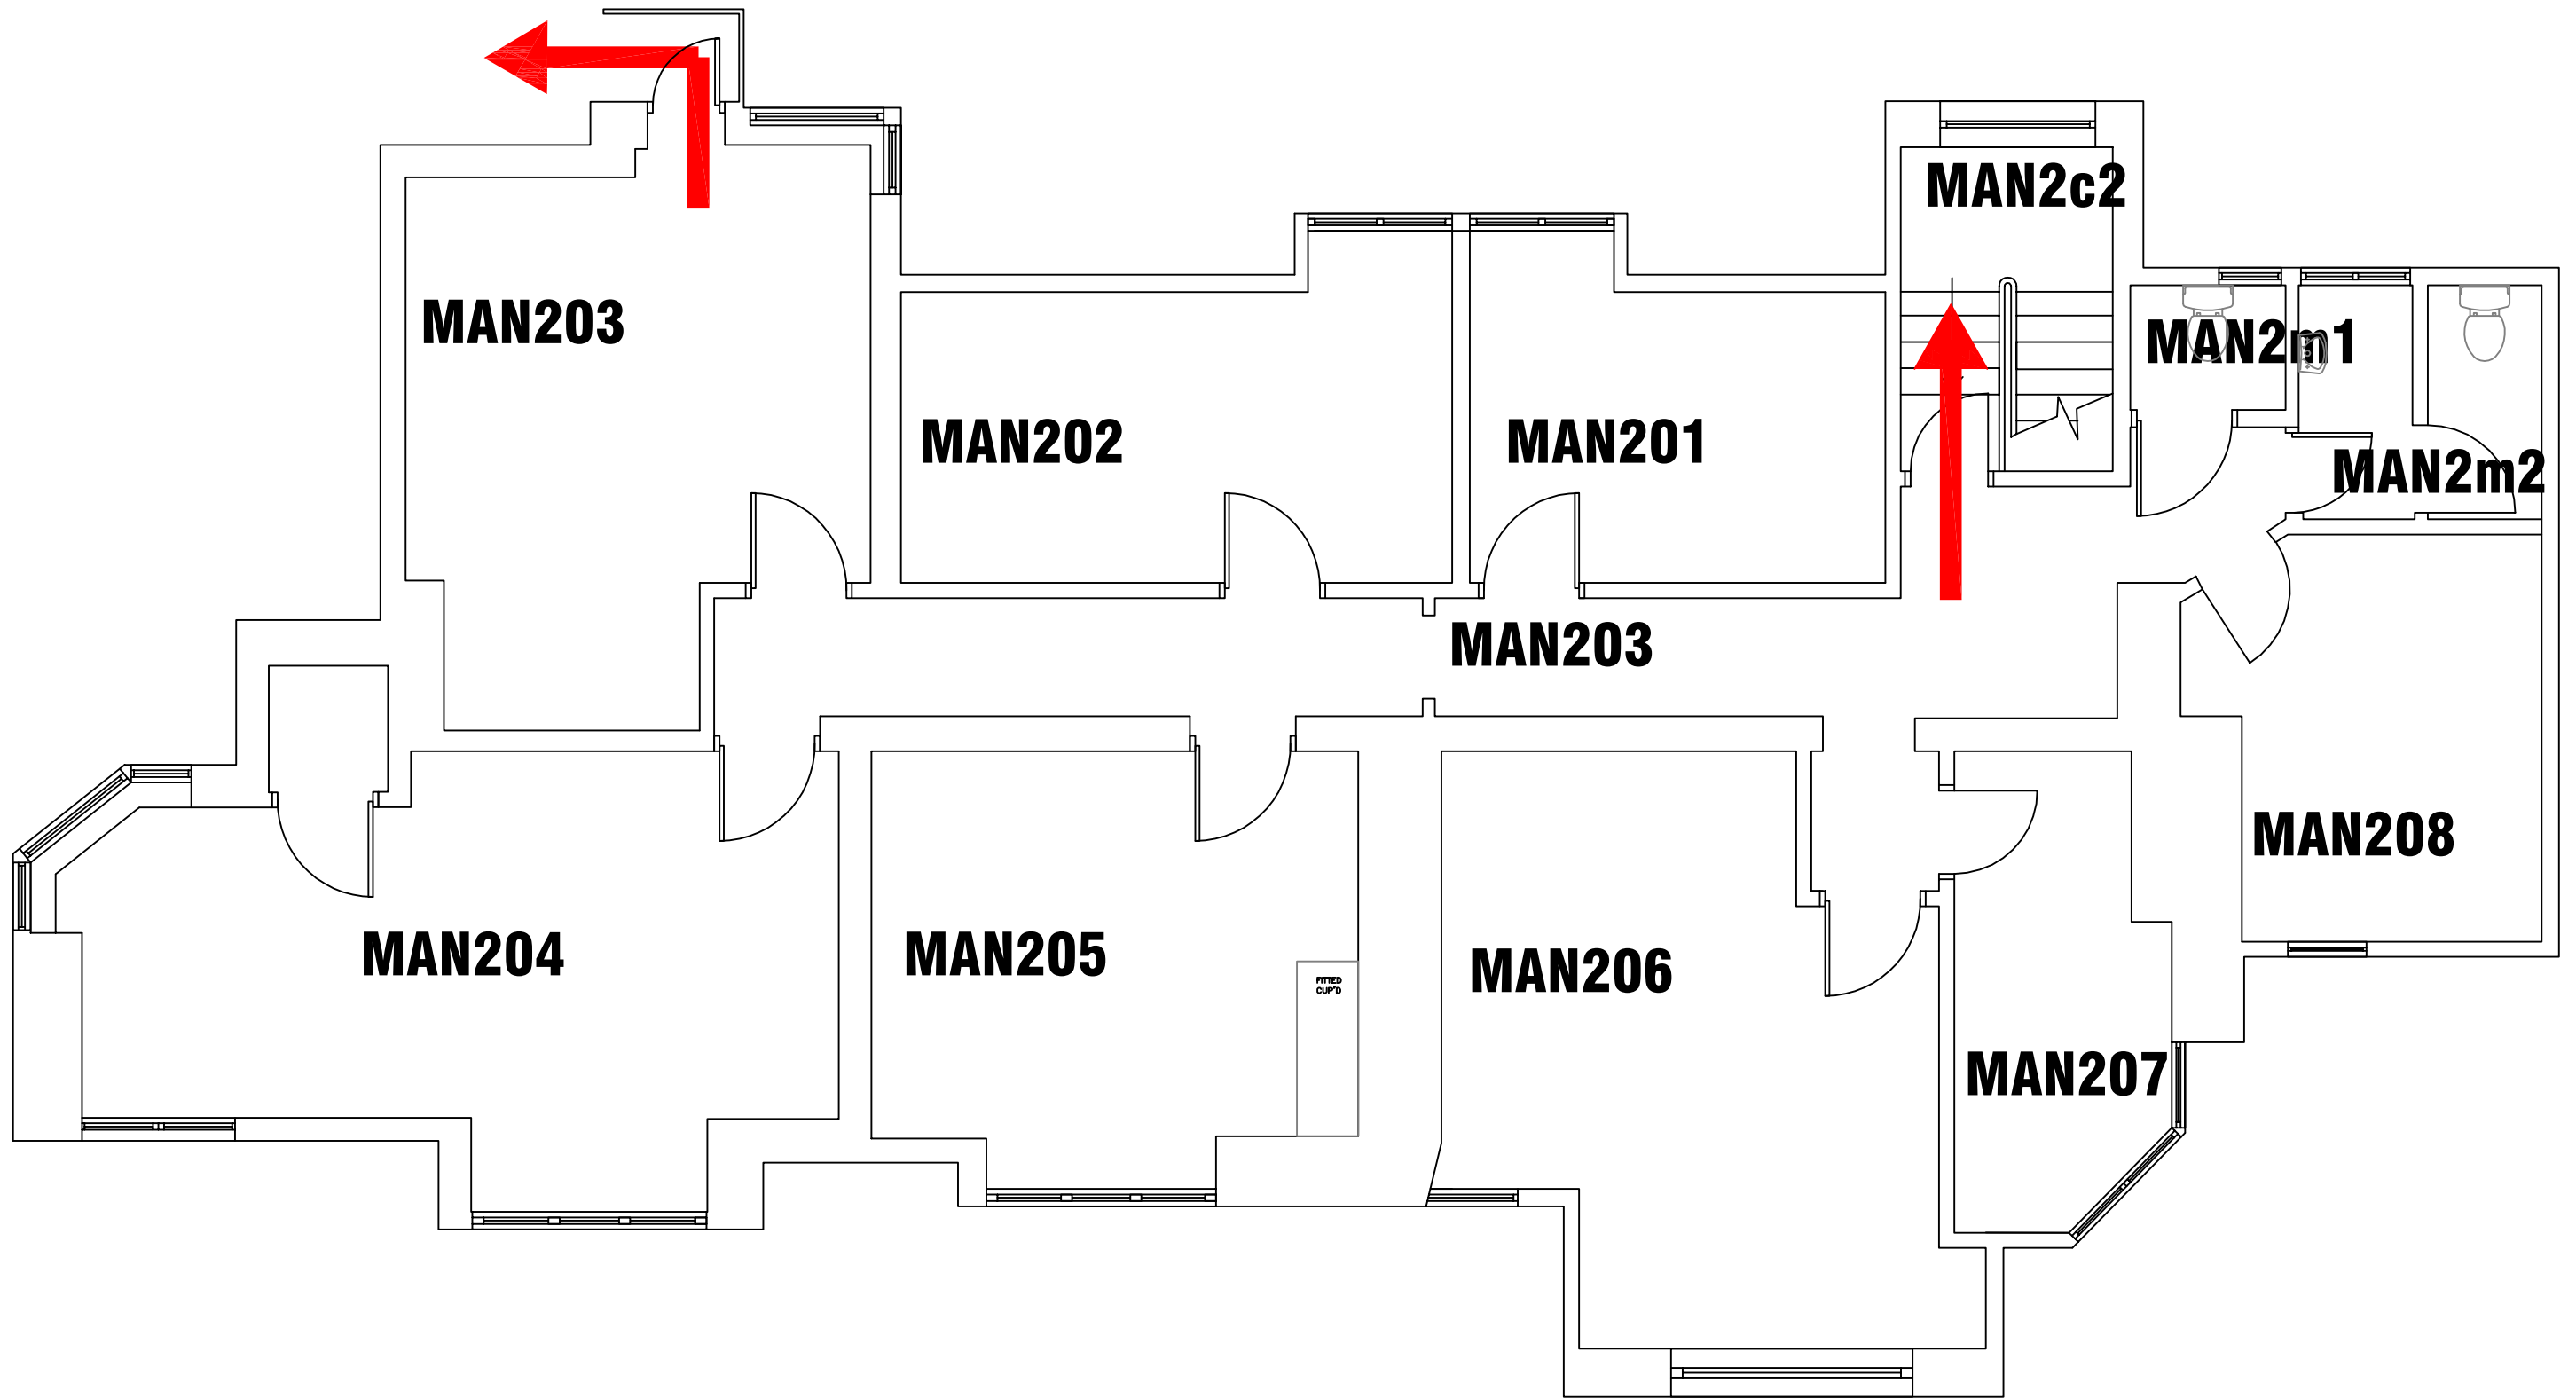

CAMPUS SERVICES
 4 North Street East
 Newcastle Upon Tyne
 NE1 8ST

Campus: COACH LANE
 Building: MANOR HOUSE
 Project: FIRST FLOOR
 AS EXISTING

Scale: Date: MAY 2014

NTS
 Drawn:
 Issued:

Job Reference No:

Drawing No: Revision

CAMPUS SERVICES
 4 North Street East
 Newcastle Upon Tyne
 NE1 8ST

Campus: COACH LANE
 Building: MANOR HOUSE

Project: SECOND FLOOR
 AS EXISTING

Scale: Date: MAY 2014

NTS Drawn:

Issued:

Job Reference No:

Drawing No:

Revision